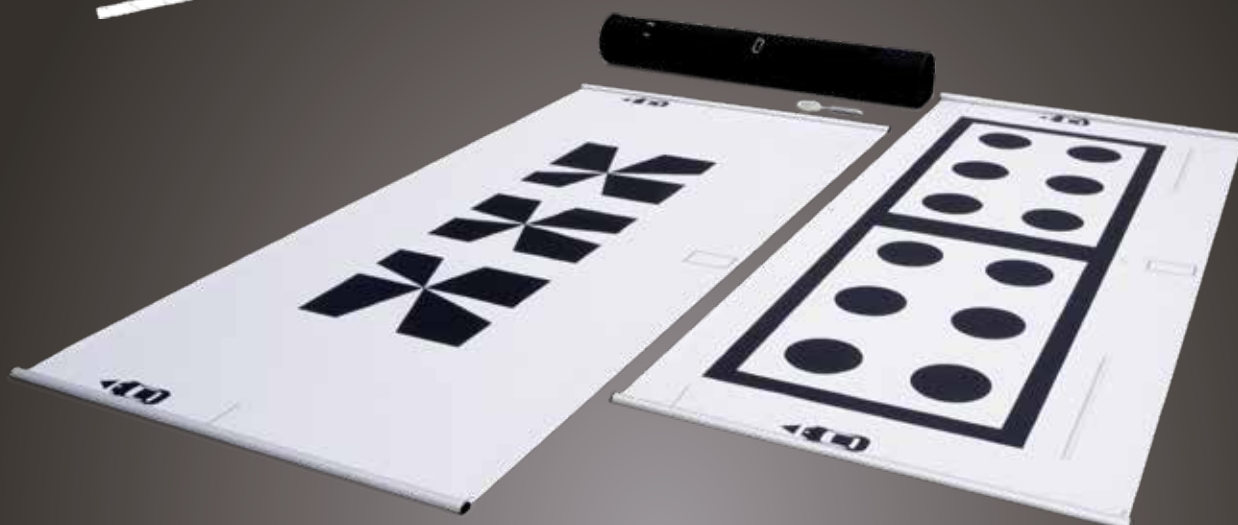

## WOW! CALIBRATION MATS TRV-1 & TRV-2

for vehicles from the Volkswagen Group  
and Mercedes-Benz

Manufacturer-specific calibration mats for exact calibration of the rear view camera