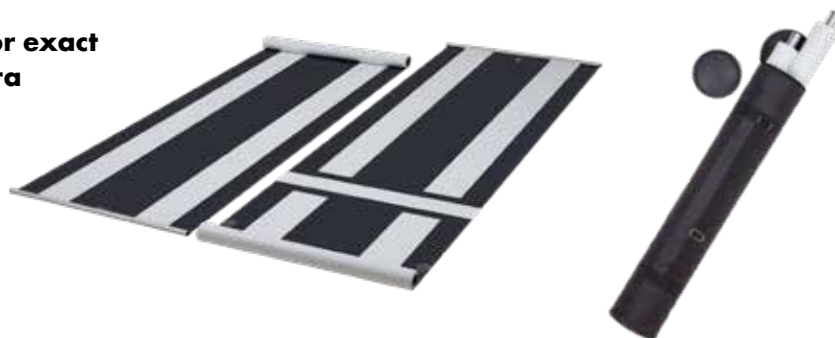

PRODUCT INFORMATION

WOW! CALIBRATION MATS TAV-1

#VEHICLE
EXPERTEERS

WOW! CALIBRATION MATS TAV-1 FOR VEHICLES OF THE VOLKSWAGEN GROUP

Manufacturer-specific calibration mats for exact
calibration of 360° surround view camera systems

WOW! CALIBRATION MATS TAV-1

Roll out. Position. Calibrate. It's as easy as that!

WOW! calibration mats TAV-1

Art. no. W074 202 000

Manufacturer-specific calibration mats for exact calibration of 360° surround view camera systems.

Consisting of:

- 2 calibration mats
- 4 end strips
- 1 storage bag
- 1 quick start guide

Workshop-oriented flexibility

- Particularly suitable for independent workshops, automotive glass companies, body shops and tyre dealers
- Perfect accessory for modular expansion of the WOW! ACS cars calibration system
- Can also be flexibly combined with calibration systems of other manufacturers
- Manufacturer-specific calibration corresponds to OE number VAS 721 001
- UV-resistant, durable and resistant to fuel and lubricants